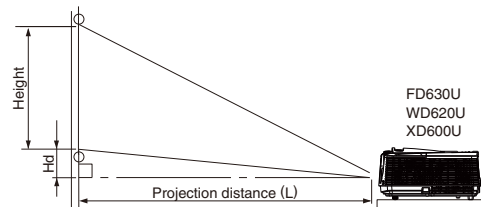

Screen Size and Projection Distance

Side view