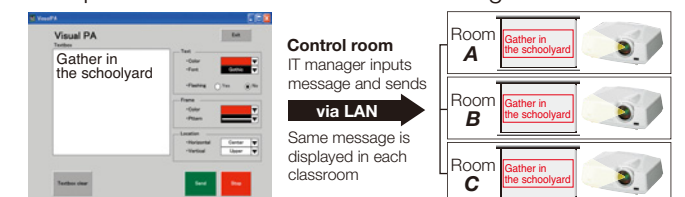

Control room
IT manager inputs message and sends
via LAN
Same message is displayed in each classroom