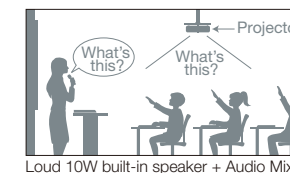

*7: Only compatible with stereo mini-jack. Not compatible with RCA jack (L/R) or HDMI.

3D READY*8 – Enjoy the future today

Experience the impact and allure of 3D images. The 3D video content must be in field sequential format and special electronic shutter glasses are required.

*8: Only installed in the XD600U. Not installed in the WD620U or FD630U.

Visual PA broadcasting of various written messages

Utility and convenience are further enhanced with the incorporation of Visual PA, built into the XD600U and WD620U projectors as standard equipment. With this function, if the control room computer is equipped with projector-control software, projectors connected to the LAN can simultaneously display messages of up to 350 characters in real-time.

The FD630U is equipped with our new Visual PA2 feature, which provides message input/save and voice announcement functions as well. Emergency messages prepared in advance can be sent simultaneously to all projectors connected on the LAN. The software is also capable of recognizing messages input via the keyboard and provide a verbal announcement, increasing the effect of the message by reading it out loud. This system is ideal for broadcasting important information to multiple rooms in school or office buildings.